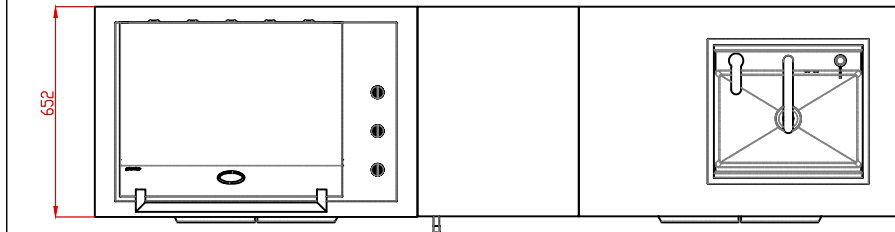

	product	qty
	K024-25 Marmorio Plejady PL	1
BOK	BBQ 100 K024-25 Marmorio Plejady PL	1
BOK	Fridge 50 K024-25 Marmorio Plejady PL	1
BOK	Sink 100 K024-25 Marmorio Plejady PL	1

ver.	
#00	PO

MONTAGE ELEMENTS

- 

Allen wrench
AK111 x1
- 

Screw M6x15
x40
- 

External adjustable stand
125358 x4
- 

Internal adjustable stand
125869 x4
- 

M4x16
KK-0152 x4
- 

Wrench 27
127619 x1

KITCHEN SET SUMMARY

Fuel type - G31/30 (LPG- 37mbar)					
Installation place - [PL] - Polska					
1. BBQ 100		2. Fridge 50		5. Sink 100	
Base	Black	Base	Black	Base	Black
Front	Wave black	Back	Black	Front	Wave black
Back	Black	Countertop	Marmorio	Back	Black
Countertop	Marmorio			Countertop	Marmorio
BBQ	Black			Sink	Black
				System	No water system