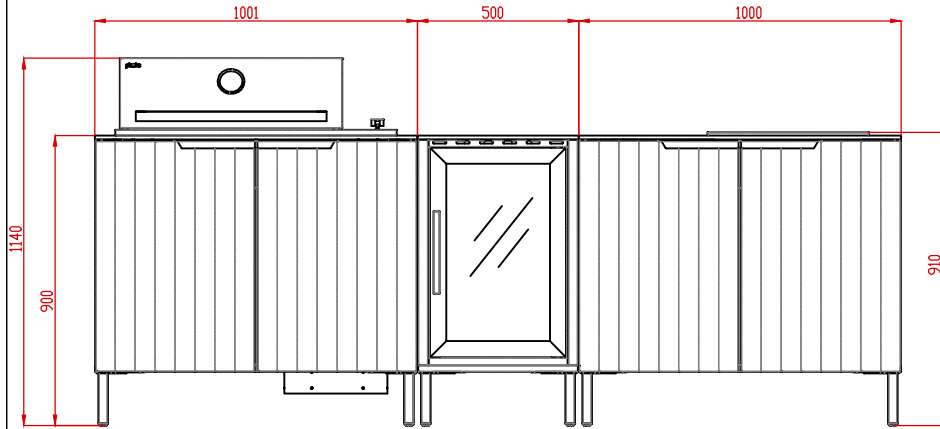

	product	qty
	K024-25 Marmorio Plejady PL	1
BOK	BBQ 100 K024-25 Marmorio Plejady PL	1
BOK	Fridge 50 K024-25 Marmorio Plejady PL	1
BOK	Sink 100 K024-25 Marmorio Plejady PL	1

ver.	
#00	PO

MONTAGE ELEMENTS

- 

Allen wrench
AK111 x1
- 

Screw M6x15
x40
- 

External adjustable stand
125358 x4
- 

Internal adjustable stand
125869 x4
- 

M4x16
KK-0152 x4
- 

Wrench 27
127619 x1

KITCHEN SET SUMMARY

Fuel type - G31/30 (LPG- 37mbar)					
Installation place - [PL] - Polska					
1. BBQ 100		2. Fridge 50		5. Sink 100	
Base	Black	Base	Black	Base	Black
Front	Wave black	Back	Black	Front	Wave black
Back	Black	Countertop	Marmorio	Back	Black
Countertop	Marmorio			Countertop	Marmorio
BBQ	Black			Sink	Black
				System	No water system