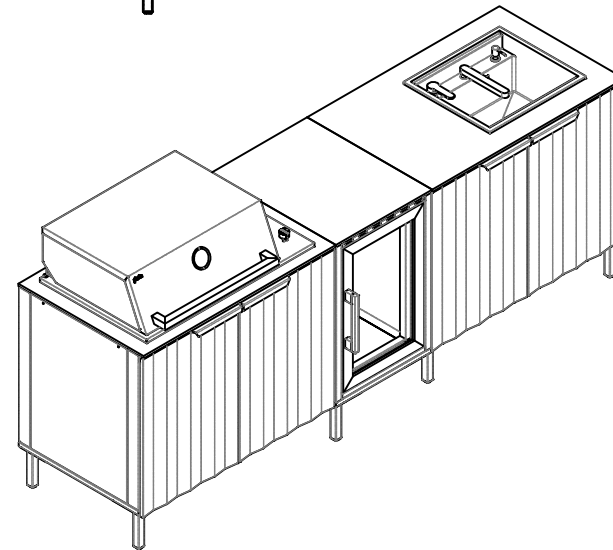

	product	qty
	K024-25 Marmorio Plejady PL	1
BOK	BBQ 100 K024-25 Marmorio Plejady PL	1
BOK	Fridge 50 K024-25 Marmorio Plejady PL	1
BOK	Sink 100 K024-25 Marmorio Plejady PL	1

ver.	
#00	PO

MONTAGE ELEMENTS

- 

Allen wrench
AK111 x1
- 

Screw M6x15
x40
- 

External adjustable stand
125358 x4
- 

Internal adjustable stand
125869 x4
- 

M4x16
KK-0152 x4
- 

Wrench 27
127619 x1

KITCHEN SET SUMMARY

Fuel type - G31/30 (LPG- 37mbar)					
Installation place - [PL] - Polska					
1. BBQ 100		2. Fridge 50		5. Sink 100	
Base	Black	Base	Black	Base	Black
Front	Wave black	Back	Black	Front	Wave black
Back	Black	Countertop	Marmorio	Back	Black
Countertop	Marmorio			Countertop	Marmorio
BBQ	Black			Sink	Black
				System	No water system